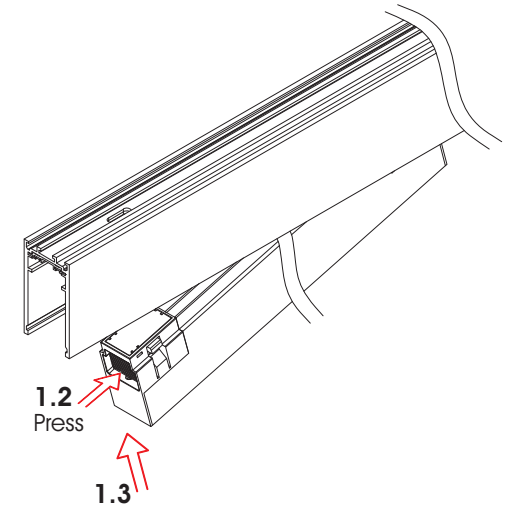

CLICK IT AMBIENT 30W

Installation Manual

1

Attention

Switch off the main power.

2

Be sure that the click button is not pressed

3