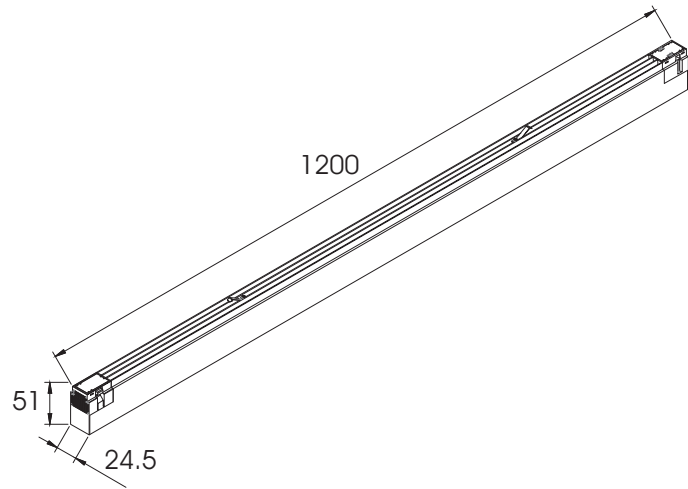

CLICK IT AMBIENT 30W

Installation Manual

1

Attention

Switch off the main power.

2

Be sure that the click button is not pressed

3