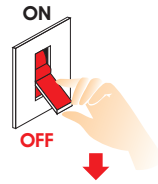

CLICK IT AMBIENT 30W

Installation Manual

1

Attention

Switch off the main power.

2

Be sure that the click button is not pressed

3