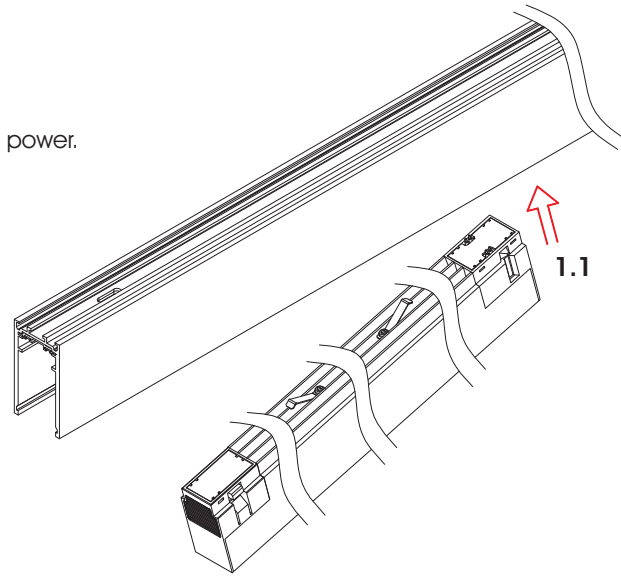

CLICK IT AMBIENT 30W

Installation Manual

1

Attention

Switch off the main power.

2

Be sure that the click button is not pressed

3