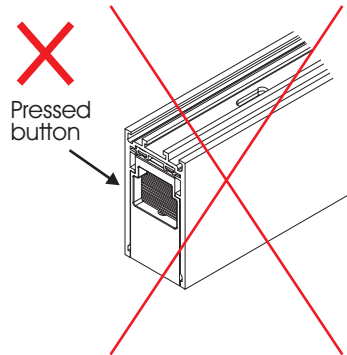

CLICK IT AMBIENT 30W

Installation Manual

1

Attention

Switch off the main power.

2

Be sure that the click button is not pressed

3