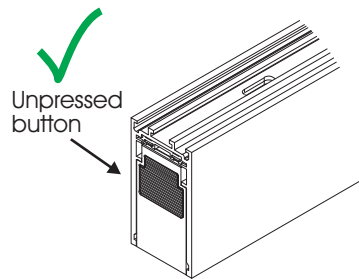

CLICK IT AMBIENT 30W

Installation Manual

1

Attention

Switch off the main power.

2

Be sure that the click button is not pressed

3